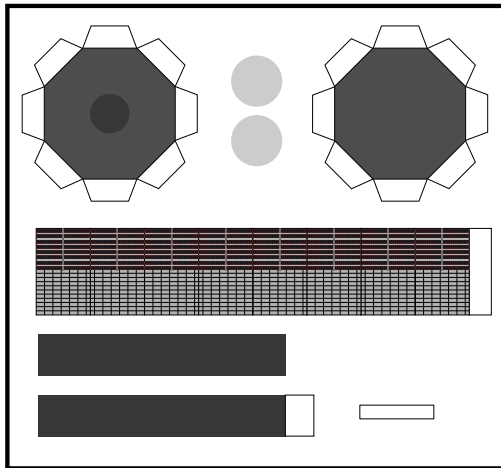

BepiColombo spacecraft 1:96

High gain antenna

MMO

Transfer module solar panels

BepiColombo spacecraft 1:96

Payload adapter cone

sun shield inside

sun shield outside