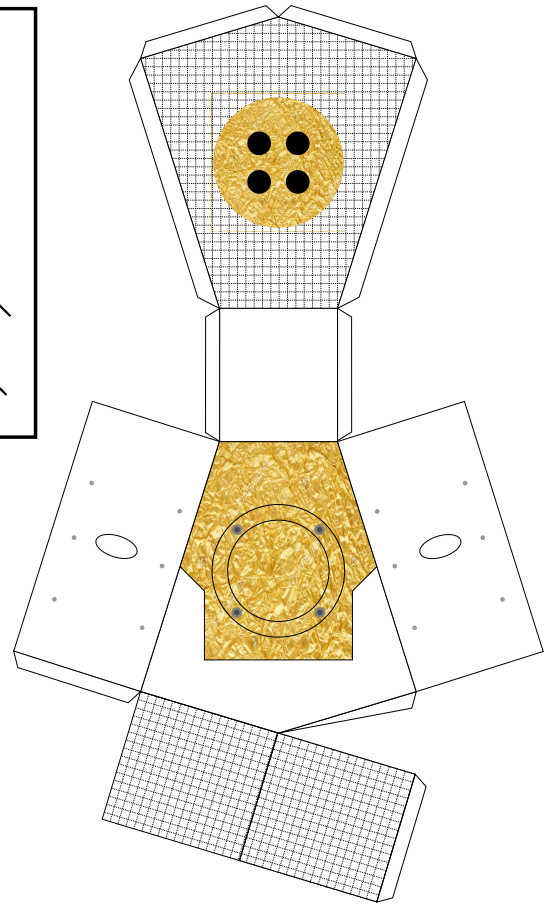

BepiColombo spacecraft 1:96

High gain antenna

MMO

Transfer module solar panels

BepiColombo spacecraft 1:96

Payload adapter cone

sun shield inside

sun shield outside