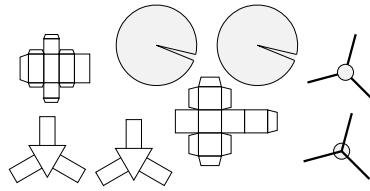

BepiColombo spacecraft 1:96

High gain antenna

MMO

Transfer module solar panels

BepiColombo spacecraft 1:96

Payload adapter cone

sun shield inside

sun shield outside