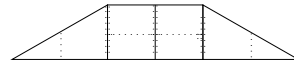

BepiColombo spacecraft 1:96

High gain antenna

MMO

Transfer module solar panels

BepiColombo spacecraft 1:96

Payload adapter cone

sun shield inside

sun shield outside