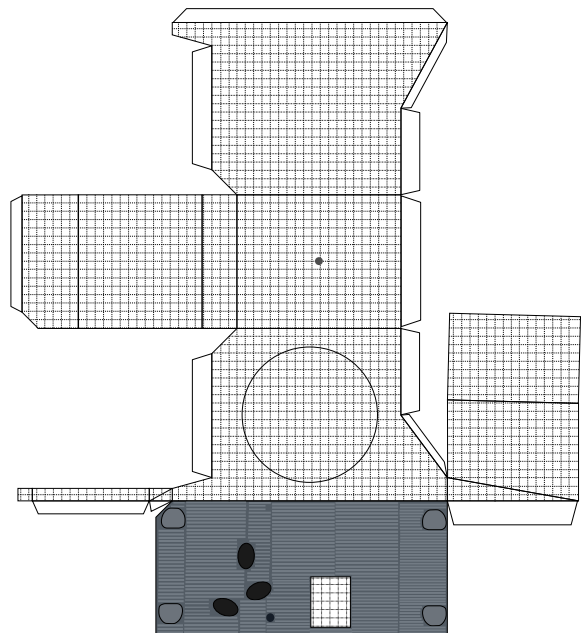

BepiColombo spacecraft 1:96

High gain antenna

MMO

Transfer module solar panels

BepiColombo spacecraft 1:96

Payload adapter cone

sun shield inside

sun shield outside